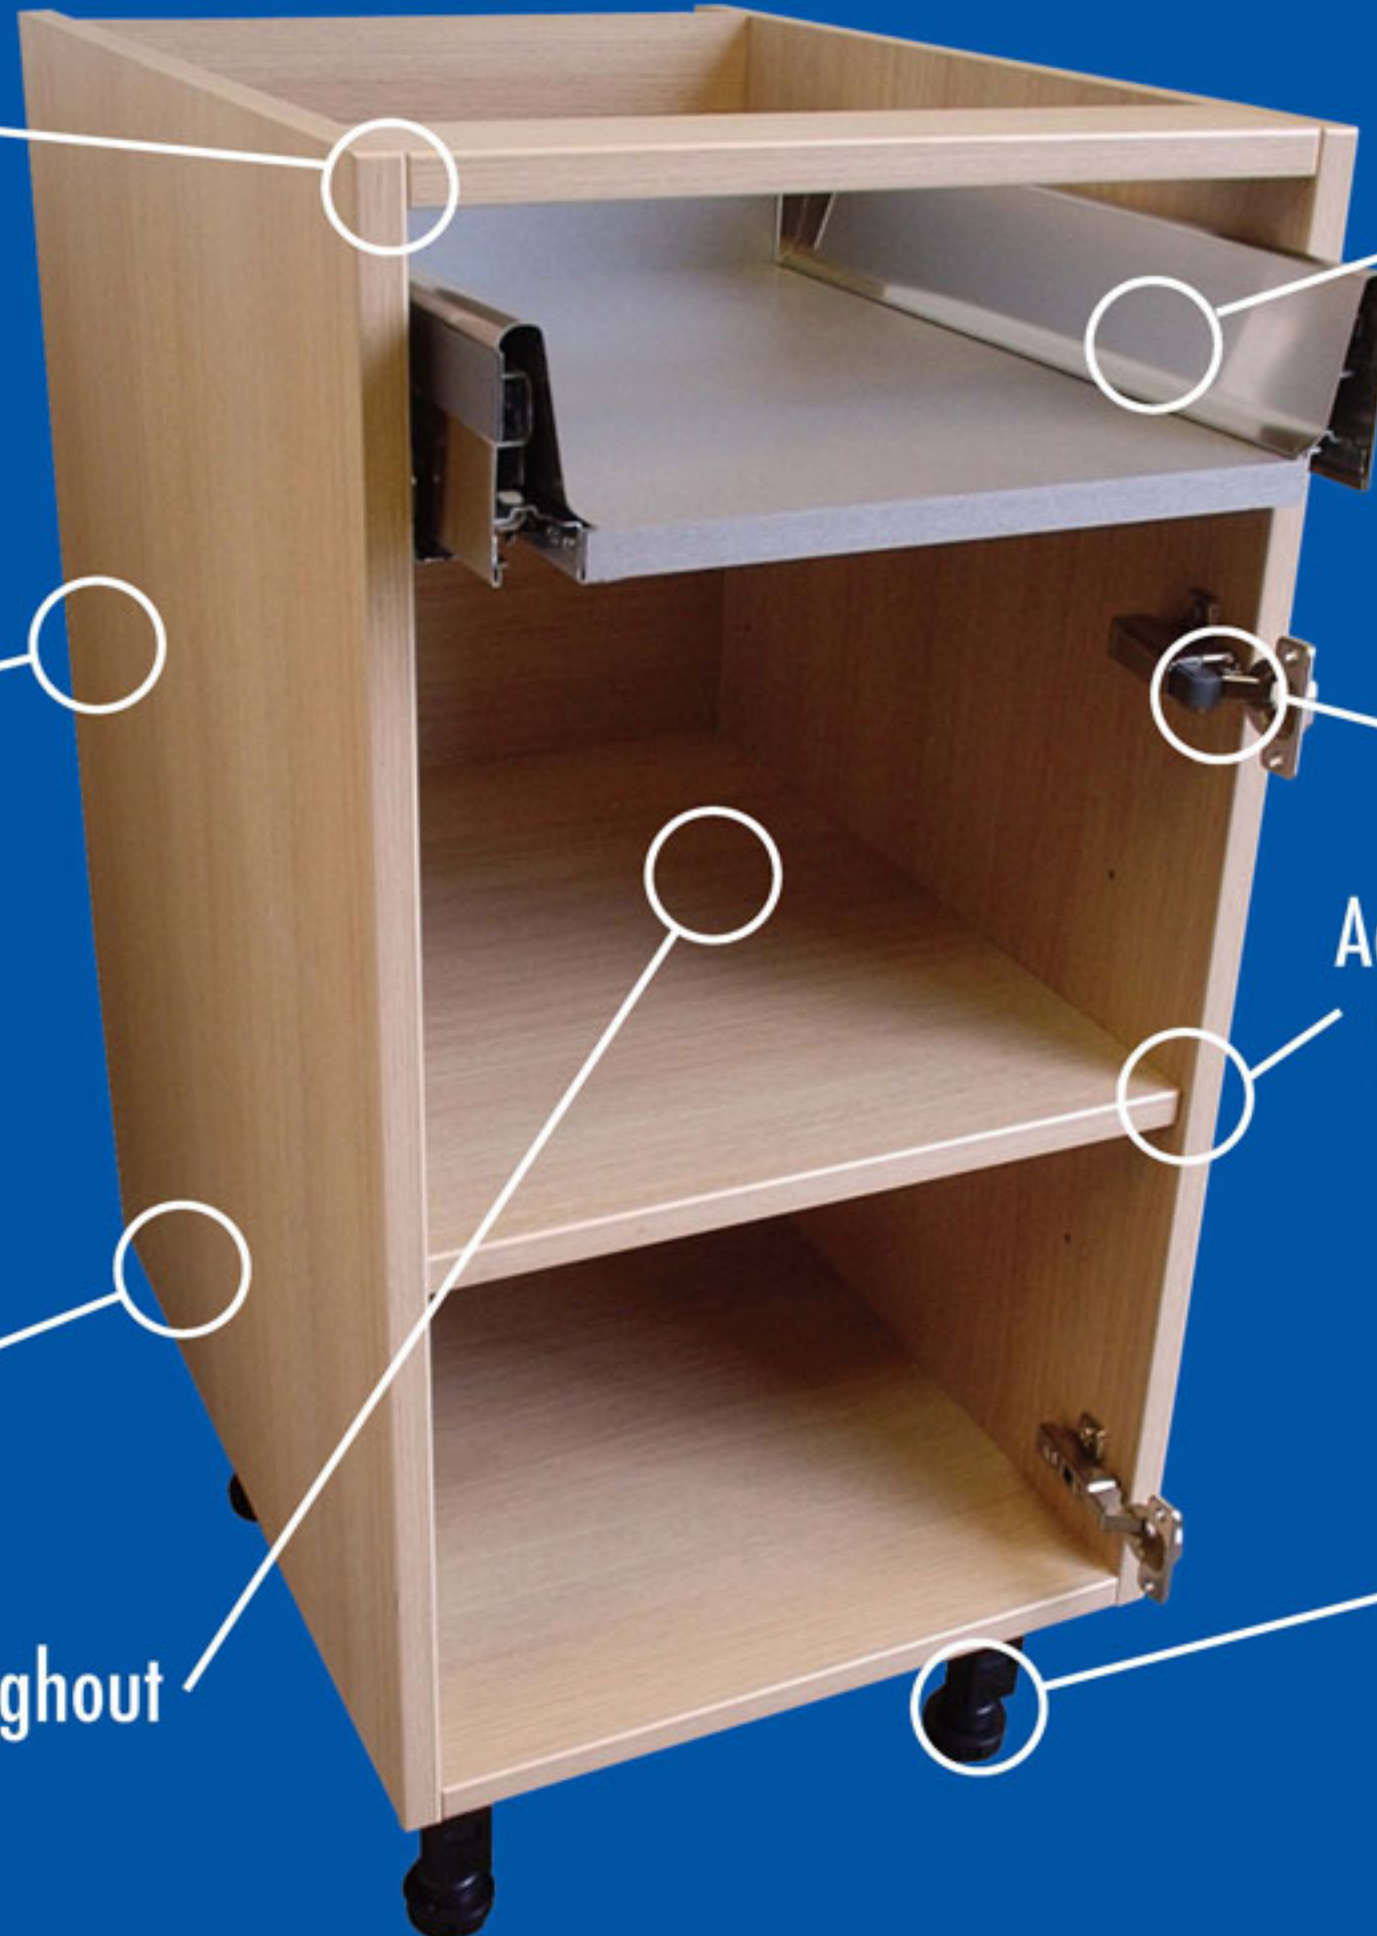

Cabinet Build Quality

2mm Lipped Edges*

18mm Solid Back

18mm High Density MFC.

Colour Co-Ordinated Throughout

* Available on request

Stainless Steel Blumotion Drawer*

Adjustable Shelves

Soft-Close Hinges*

Adjustable Legs